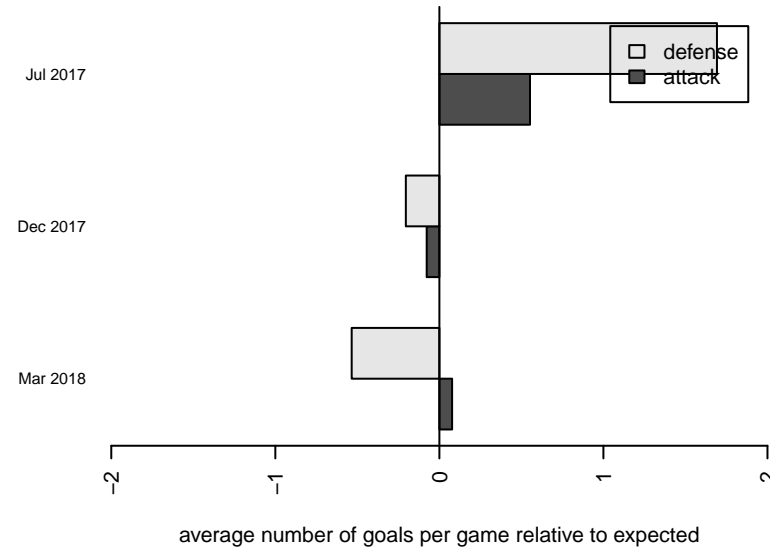

Venues played:  
 2017 Seattle Cup GU16  
 2017 PSPL Classic 2 U16

**West Narrows FC Blue G02**  
 Dots are actual minus expected GF (blue circles) and GA (red triangles).  
 Blue line is smoothed change in attack strength. Red is smoothed change in defense strength.

**attack and defense variance (black dot)  
relative to other teams  
and top 10 in region**

**attack and defense rating  
relative to others at age  
and all opponents in last 13 months**

**Performance relative to 13 month average**

**Performance relative to 13 month average**

<b>date</b>	<b>home</b>		<b>away</b>		<b>venue</b>	<b>pred.home</b>	<b>pred.away</b>
2018-03-11	West Narrows FC Blue G02	1	ISC Gunners B White G02	0	2017 PSPL Classic 2 U16	3.44	0.82
2018-03-10	West Narrows FC Blue G02	5	Cascade FC Green G02	4	2017 PSPL Classic 2 U16	2.81	1.35
2018-03-04	West Narrows FC Blue G02	2	ASE Emerald G02	5	2017 PSPL Classic 2 U16	1.52	5.22
2018-02-24	West Narrows FC Blue G02	1	Fuerza FC Academy G02	0	2017 PSPL Classic 2 U16	1.81	1.81
2018-02-10	West Narrows FC Blue G02	1	ISC Gunners B Blue G02	5	2017 PSPL Classic 2 U16	1.89	3.35
2017-12-10	MVP Marauders White G02	0	West Narrows FC Blue G02	1	2017 PSPL Classic 2 U16	1.61	2.14
2017-12-03	MRFC White G02	5	West Narrows FC Blue G02	1	2017 PSPL Classic 2 U16	4.20	1.40
2017-12-02	NPSA Titans White G02	3	West Narrows FC Blue G02	4	2017 PSPL Classic 2 U16	1.57	2.69
2017-11-19	TC United White G02	2	West Narrows FC Blue G02	3	2017 PSPL Classic 2 U16	1.67	2.48
2017-08-12	CWSA Navy G02	7	West Narrows FC Blue G02	1	2017 PSPL Classic 2 U16	4.32	1.48
2017-07-09	Seattle United NE Blue G02	0	West Narrows FC Blue G02	3	2017 Seattle Cup GU16	2.21	1.94
2017-07-08	Eastside FC White G02	4	West Narrows FC Blue G02	1	2017 Seattle Cup GU16	6.52	0.52
2017-07-07	West Narrows FC Blue G02	1	NK Fury G02	3	2017 Seattle Cup GU16	0.88	3.34