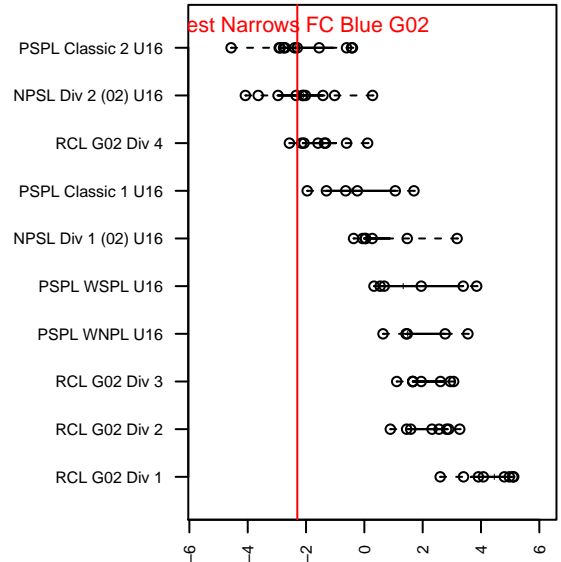

# West Narrows FC Blue G02

West Narrows FC  
 Gig Harbor, WA  
 G02 total strength=1050  
 attack=4.79 defense=1.18  
 fall league = PSPL Classic 2 U16

alt names used:  
 West Narrows Blue G02  
 West Narrows F.C. G 02 Navy

Venues played:  
 2017 Seattle Cup GU16  
 2017 PSPL Classic 2 U16

**West Narrows FC Blue G02**  
 Dots are actual minus expected GF (blue circles) and GA (red triangles).  
 Blue line is smoothed change in attack strength. Red is smoothed change in defense strength.

**attack and defense variance (black dot)  
relative to other teams  
and top 10 in region**

**attack and defense rating  
relative to others at age  
and all opponents in last 13 months**

**Performance relative to 13 month average**