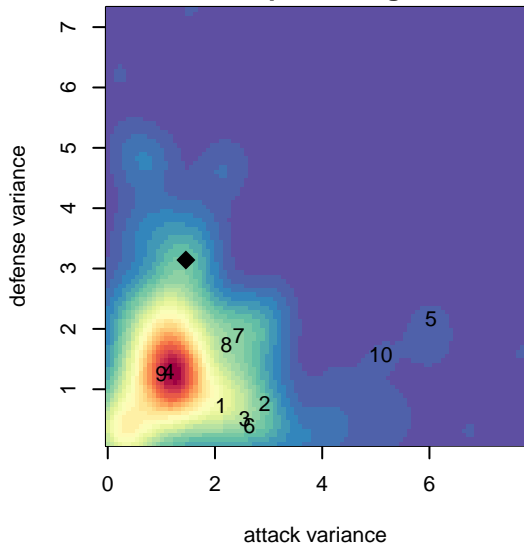

# West Narrows FC Blue G02

West Narrows FC  
 Gig Harbor, WA  
 G02 total strength=1050  
 attack=4.79 defense=1.18  
 fall league = PSPL Classic 2 U16

alt names used:  
 West Narrows Blue G02  
 West Narrows F.C. G 02 Navy

Venues played:  
 2017 Seattle Cup GU16  
 2017 PSPL Classic 2 U16

**West Narrows FC Blue G02**  
 Dots are actual minus expected GF (blue circles) and GA (red triangles).  
 Blue line is smoothed change in attack strength. Red is smoothed change in defense strength.

**attack and defense variance (black dot)  
relative to other teams  
and top 10 in region**

**attack and defense rating  
relative to others at age  
and all opponents in last 13 months**

**Performance relative to 13 month average**