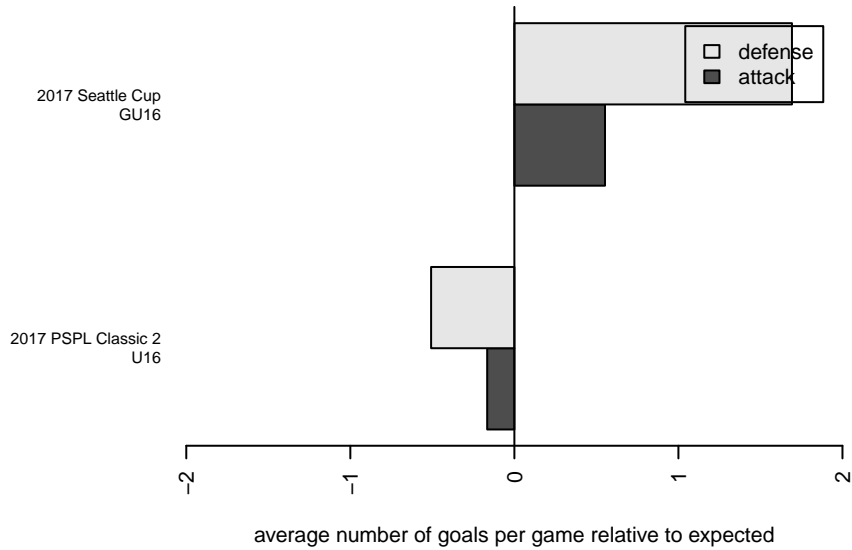

# West Narrows FC Blue G02

West Narrows FC  
 Gig Harbor, WA  
 G02 total strength=1050  
 attack=4.79 defense=1.18  
 fall league = PSPL Classic 2 U16

alt names used:  
 West Narrows Blue G02  
 West Narrows F.C. G 02 Navy

Venues played:  
 2017 Seattle Cup GU16  
 2017 PSPL Classic 2 U16

**West Narrows FC Blue G02**  
 Dots are actual minus expected GF (blue circles) and GA (red triangles).  
 Blue line is smoothed change in attack strength. Red is smoothed change in defense strength.

**attack and defense variance (black dot)  
relative to other teams  
and top 10 in region**

**attack and defense rating  
relative to others at age  
and all opponents in last 13 months**

**Performance relative to 13 month average**