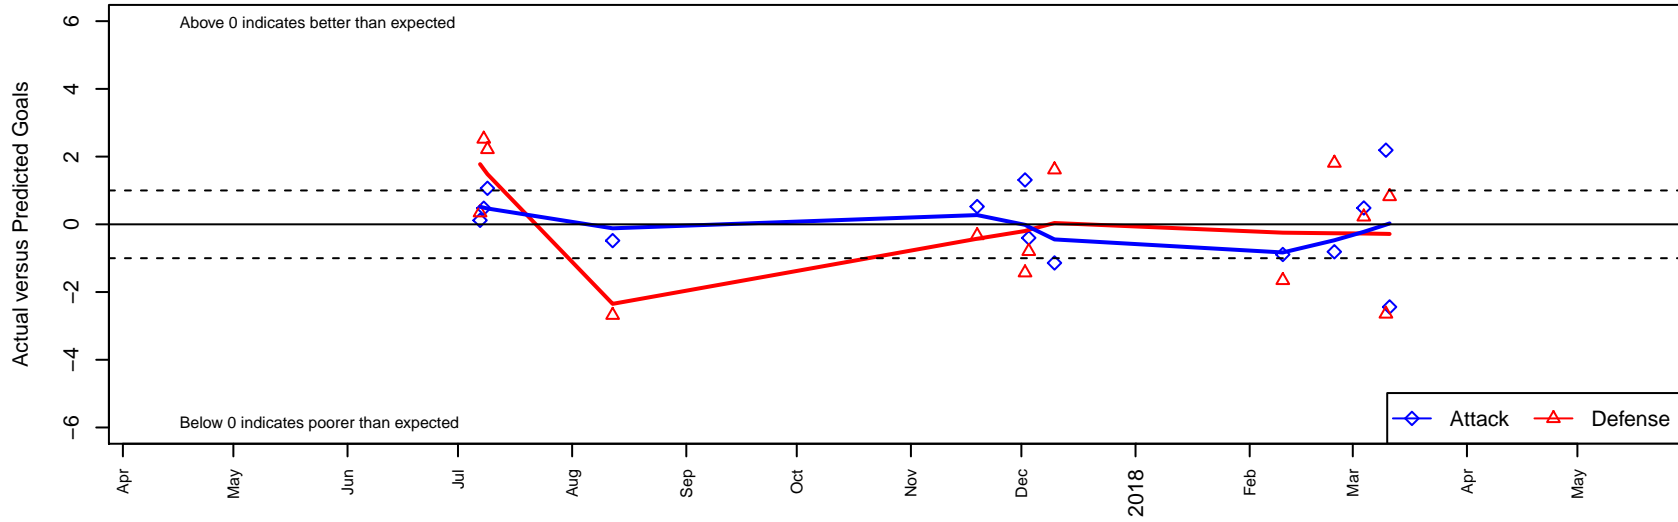

# West Narrows FC Blue G02

West Narrows FC  
 Gig Harbor, WA  
 G02 total strength=1050  
 attack=4.79 defense=1.18  
 fall league = PSPL Classic 2 U16

alt names used:  
 West Narrows Blue G02  
 West Narrows F.C. G 02 Navy

Venues played:  
 2017 Seattle Cup GU16  
 2017 PSPL Classic 2 U16

**West Narrows FC Blue G02**  
 Dots are actual minus expected GF (blue circles) and GA (red triangles).  
 Blue line is smoothed change in attack strength. Red is smoothed change in defense strength.

**attack and defense variance (black dot)  
relative to other teams  
and top 10 in region**

**attack and defense rating  
relative to others at age  
and all opponents in last 13 months**

**Performance relative to 13 month average**