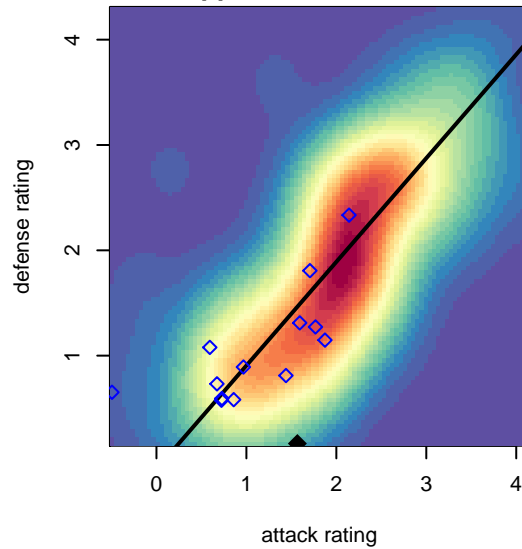

# West Narrows FC Blue G02

West Narrows FC  
 Gig Harbor, WA  
 G02 total strength=1050  
 attack=4.79 defense=1.18  
 fall league = PSPL Classic 2 U16

alt names used:  
 West Narrows Blue G02  
 West Narrows F.C. G 02 Navy

Venues played:  
 2017 Seattle Cup GU16  
 2017 PSPL Classic 2 U16

**West Narrows FC Blue G02**  
 Dots are actual minus expected GF (blue circles) and GA (red triangles).  
 Blue line is smoothed change in attack strength. Red is smoothed change in defense strength.

**attack and defense variance (black dot)  
relative to other teams  
and top 10 in region**

**attack and defense rating  
relative to others at age  
and all opponents in last 13 months**

**Performance relative to 13 month average**